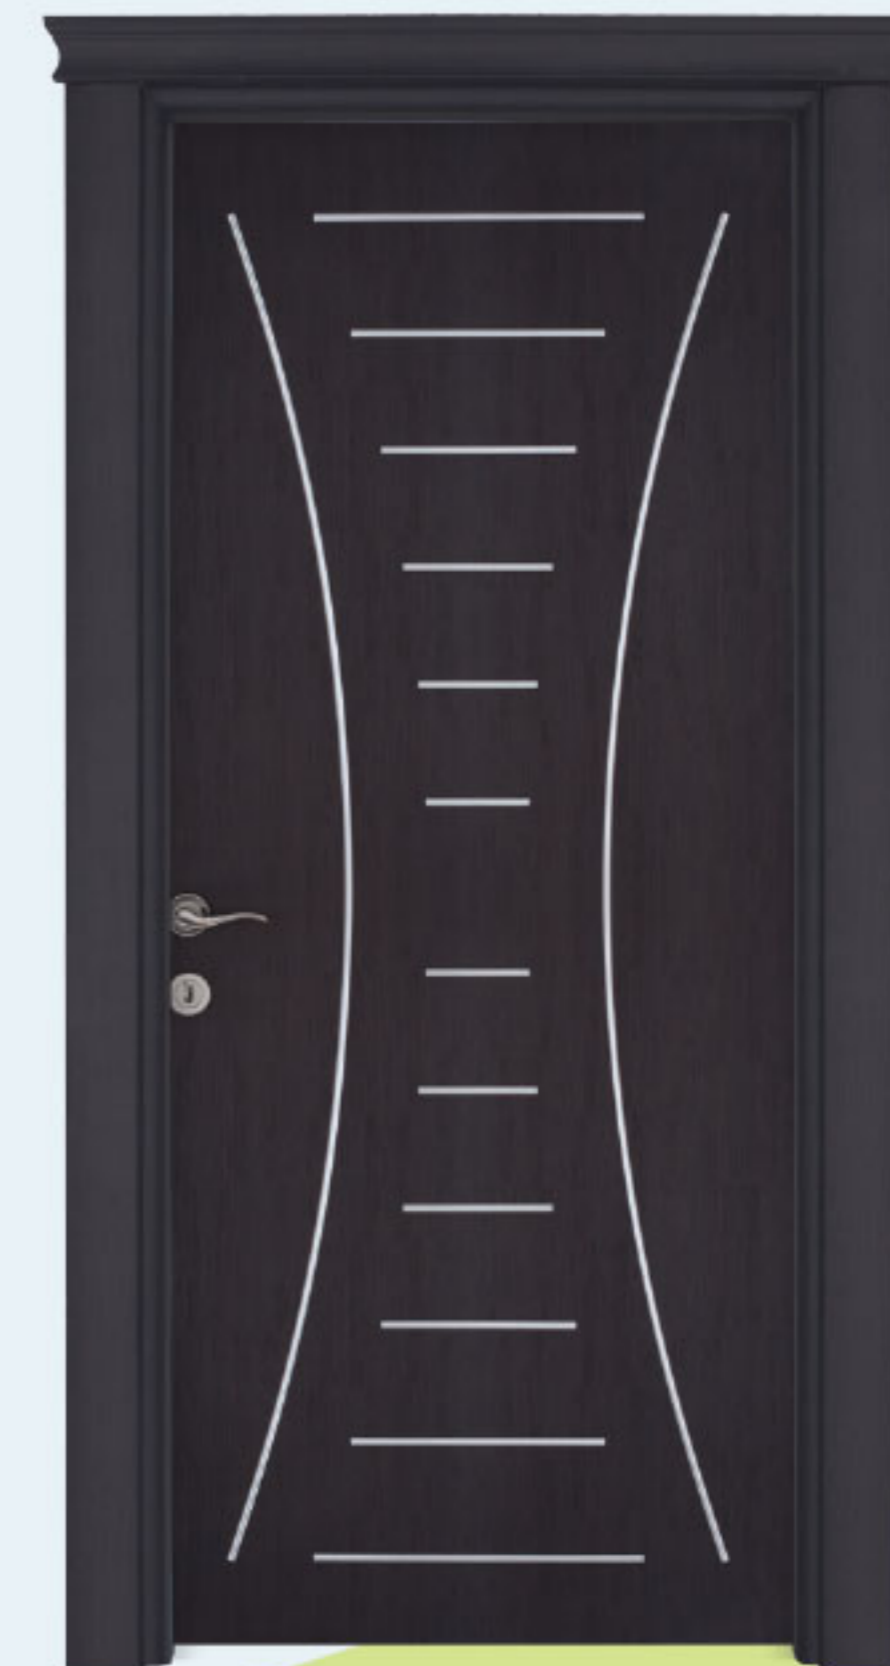

PRESTIGE

ATUM

MAAT

SERAPIS

ISIS

MONTU

The logo for ACRODOOR features a stylized green 'A' with a sunburst effect, followed by the word 'ACRODOOR' in a bold, sans-serif font. The 'A' and 'C' are green, while 'R', 'O', 'D', and 'O' are orange, and the final 'O' is green.