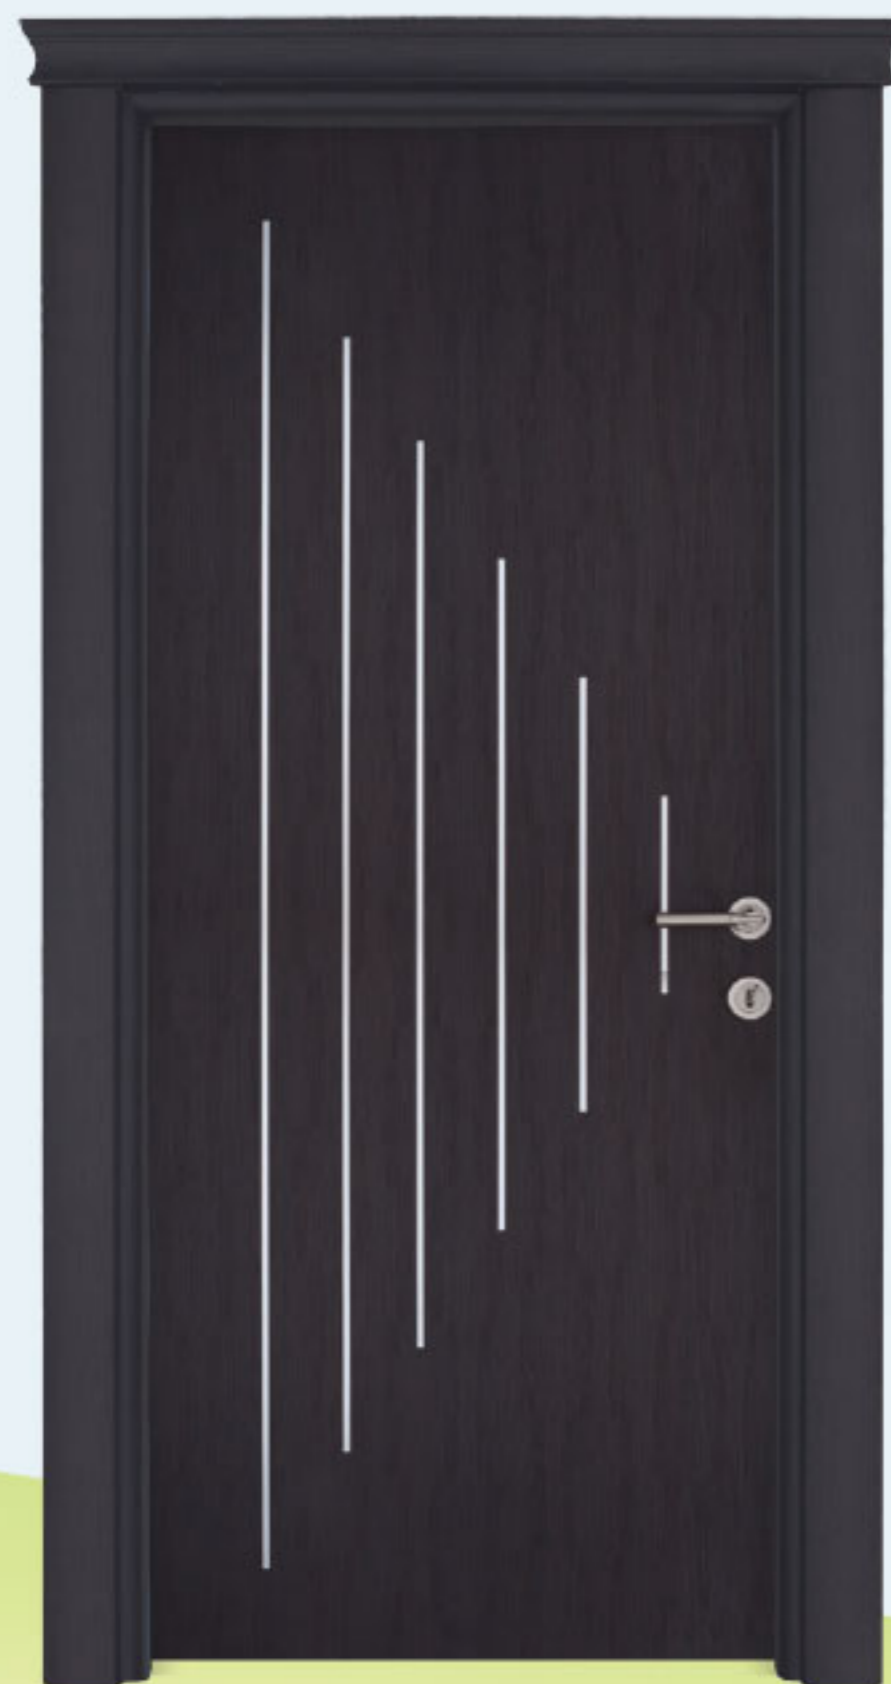

PRESTIGE

ATUM

MAAT

SERAPIS

ISIS

MONTU

The logo for ACRODOOR features a stylized green 'A' with a sunburst effect, followed by the word 'ACRODOOR' in a bold, sans-serif font. The 'A' and 'C' are green, while 'R', 'O', 'D', and 'O' are orange, and the final 'O' is green.