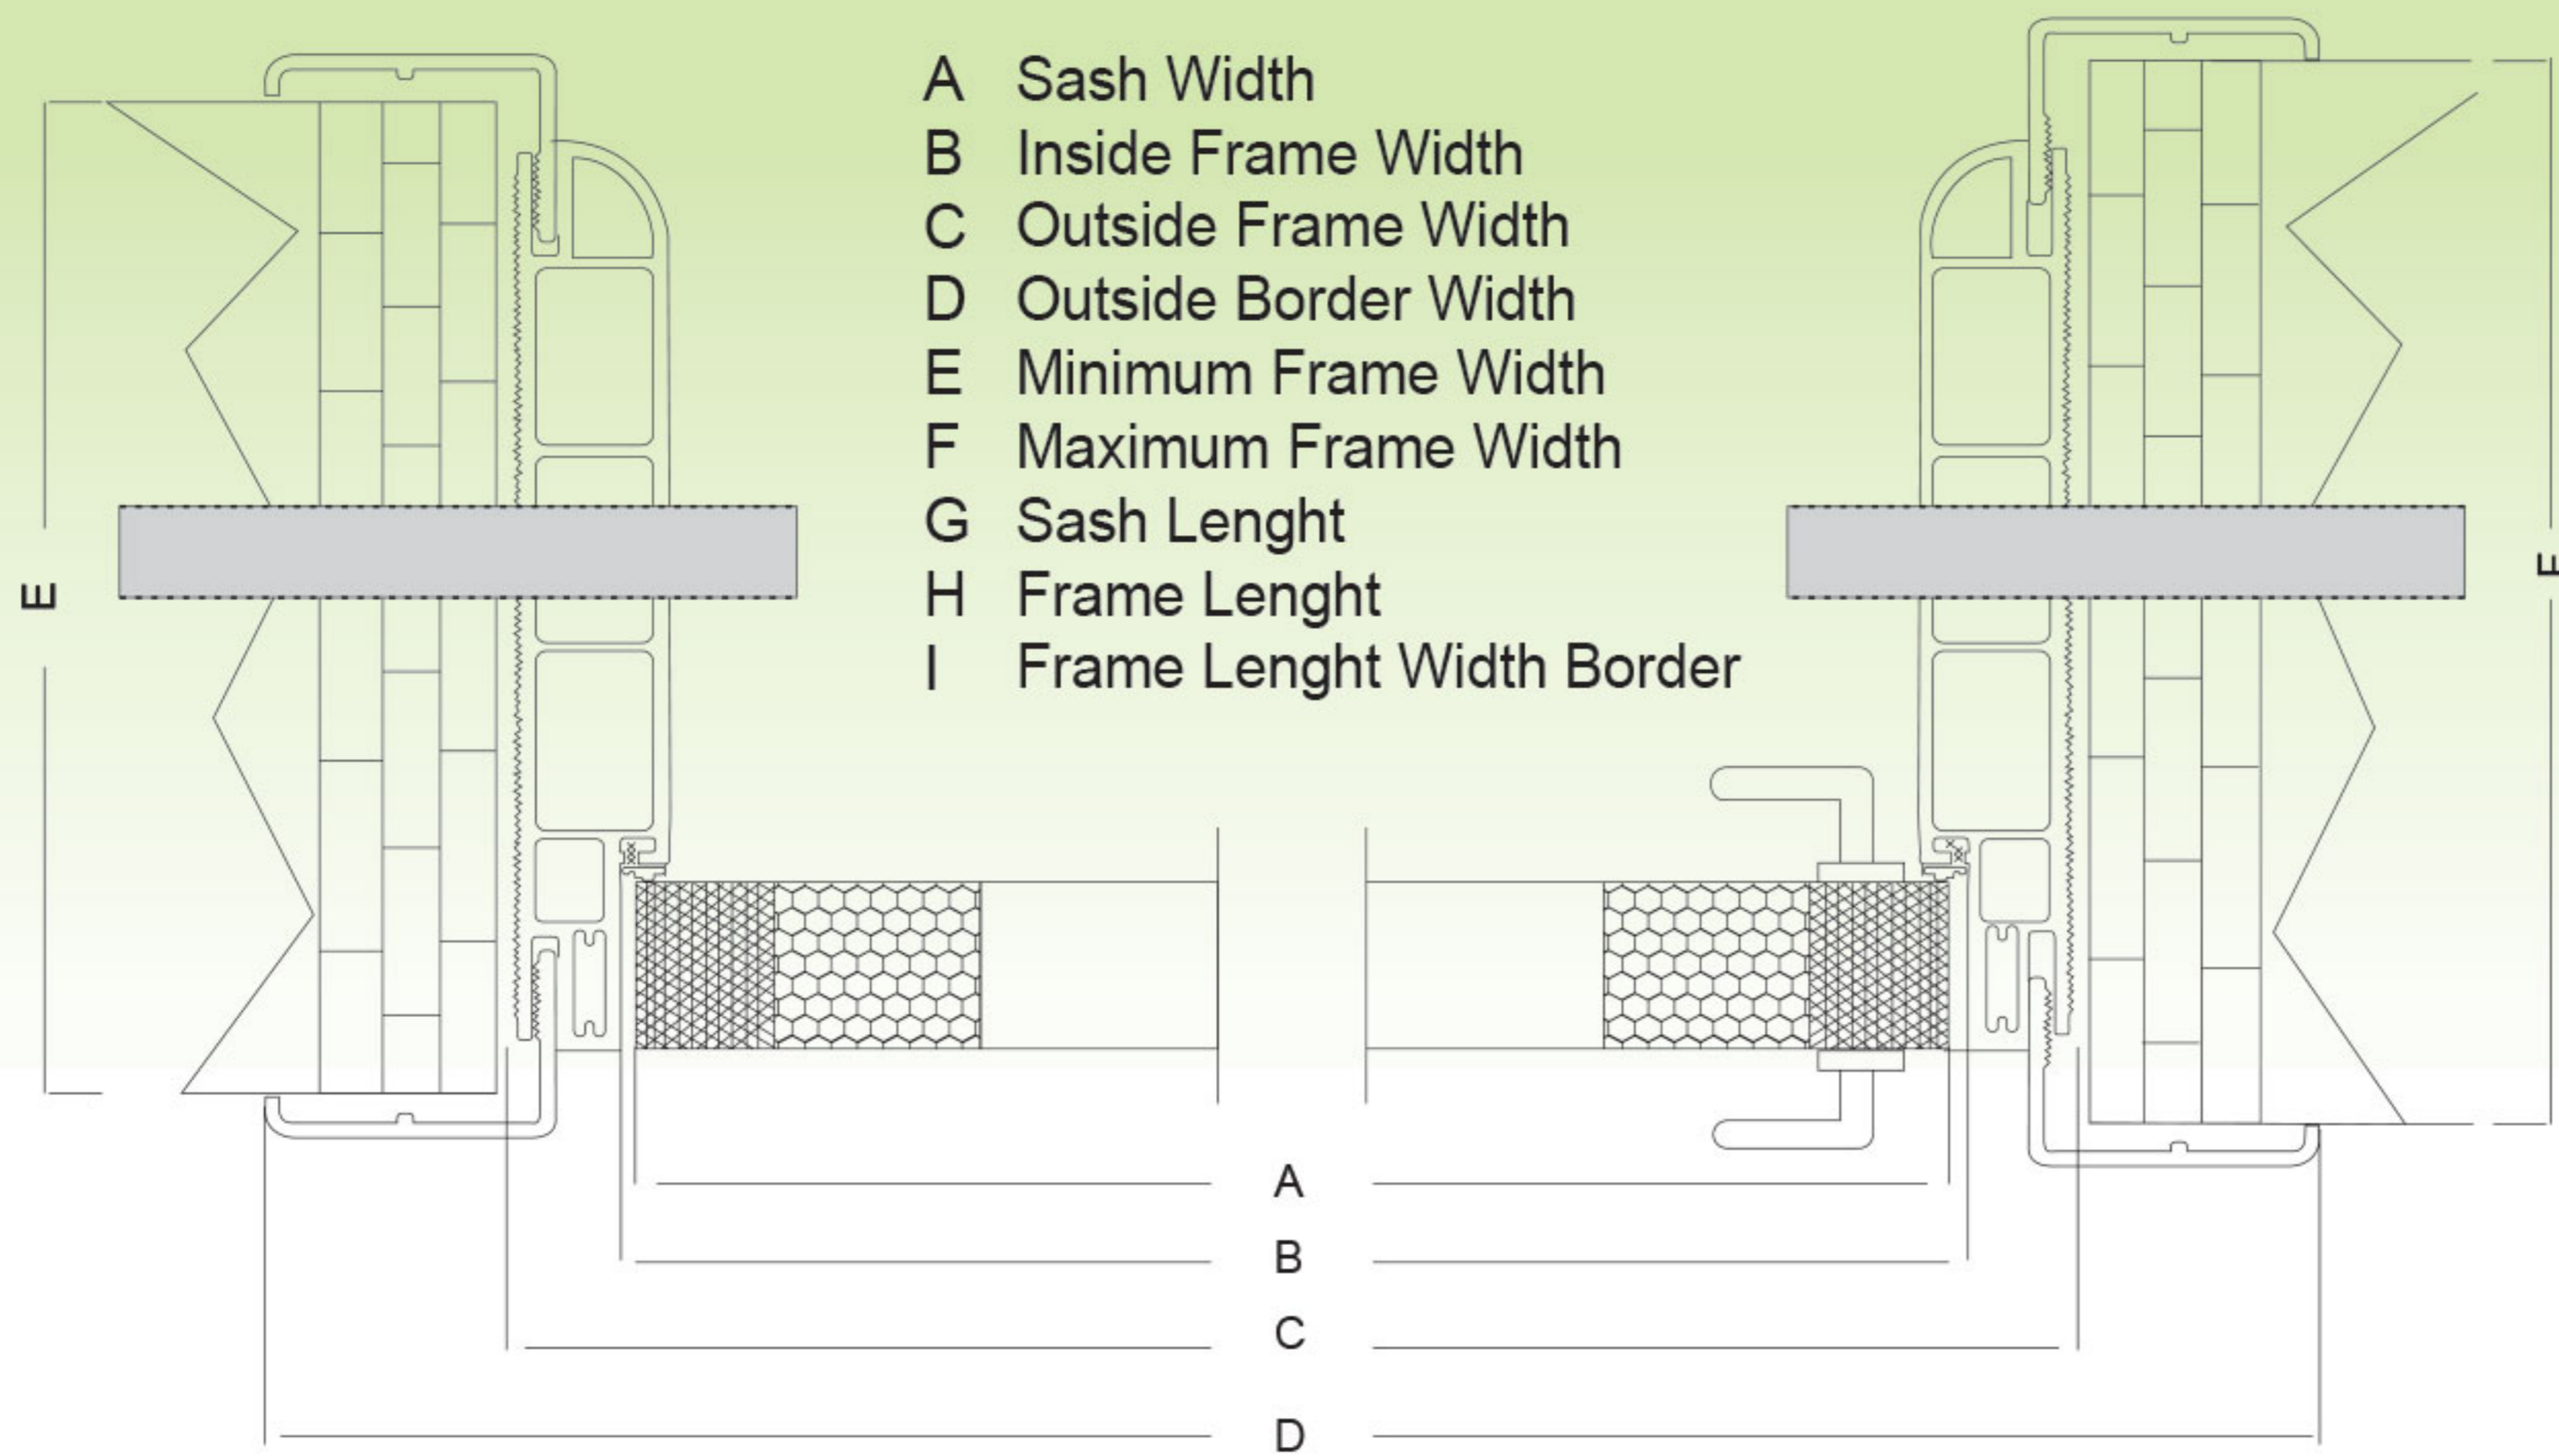

Petek

Model	A	B	C	D	E	F	G	H	I
Office Doors	900	910	960	1100	maximum [350] min.		2020	2080	2150
Interior Doors	820	830	880	1020			2020	2080	2150
WC Doors	720	730	780	920			2020	2080	2150