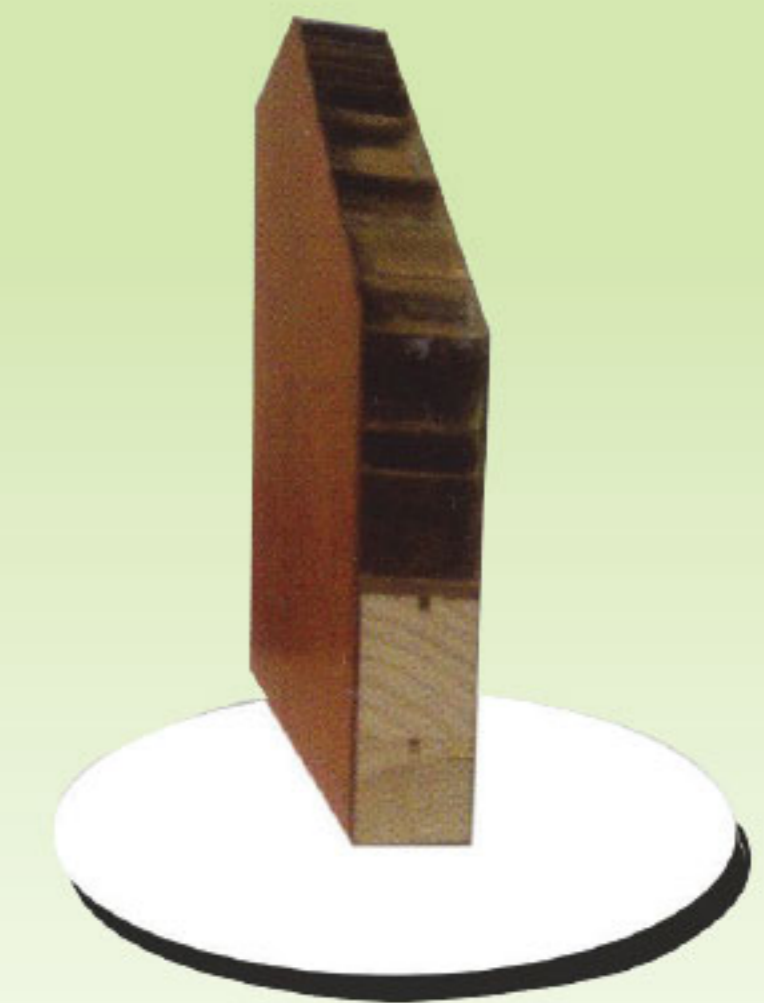

Petek

Model	A	B	C	D	E	F	G	H	I
Office Doors	900	910	960	1100	maximum [350] min.		2020	2080	2150
Interior Doors	820	830	880	1020			2020	2080	2150
WC Doors	720	730	780	920			2020	2080	2150