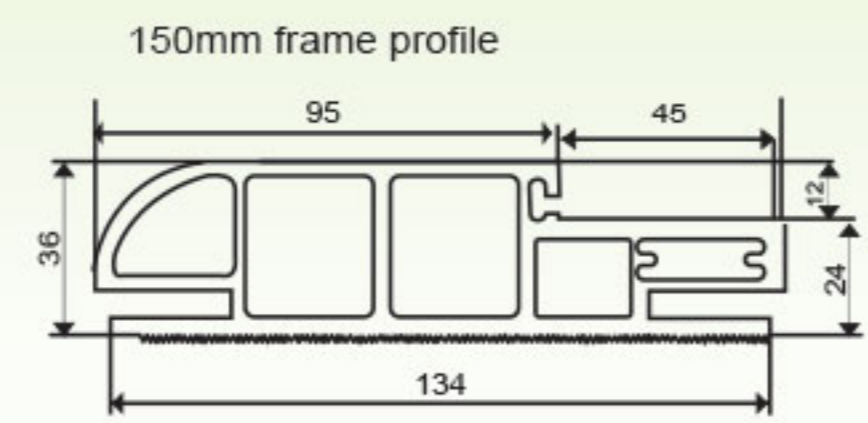

SARANDA

ALPHEUS

TERMERA

VENUS

GLOSSY SURFACE

ELIT

TECHNICAL DETAILS

frame glazing profile