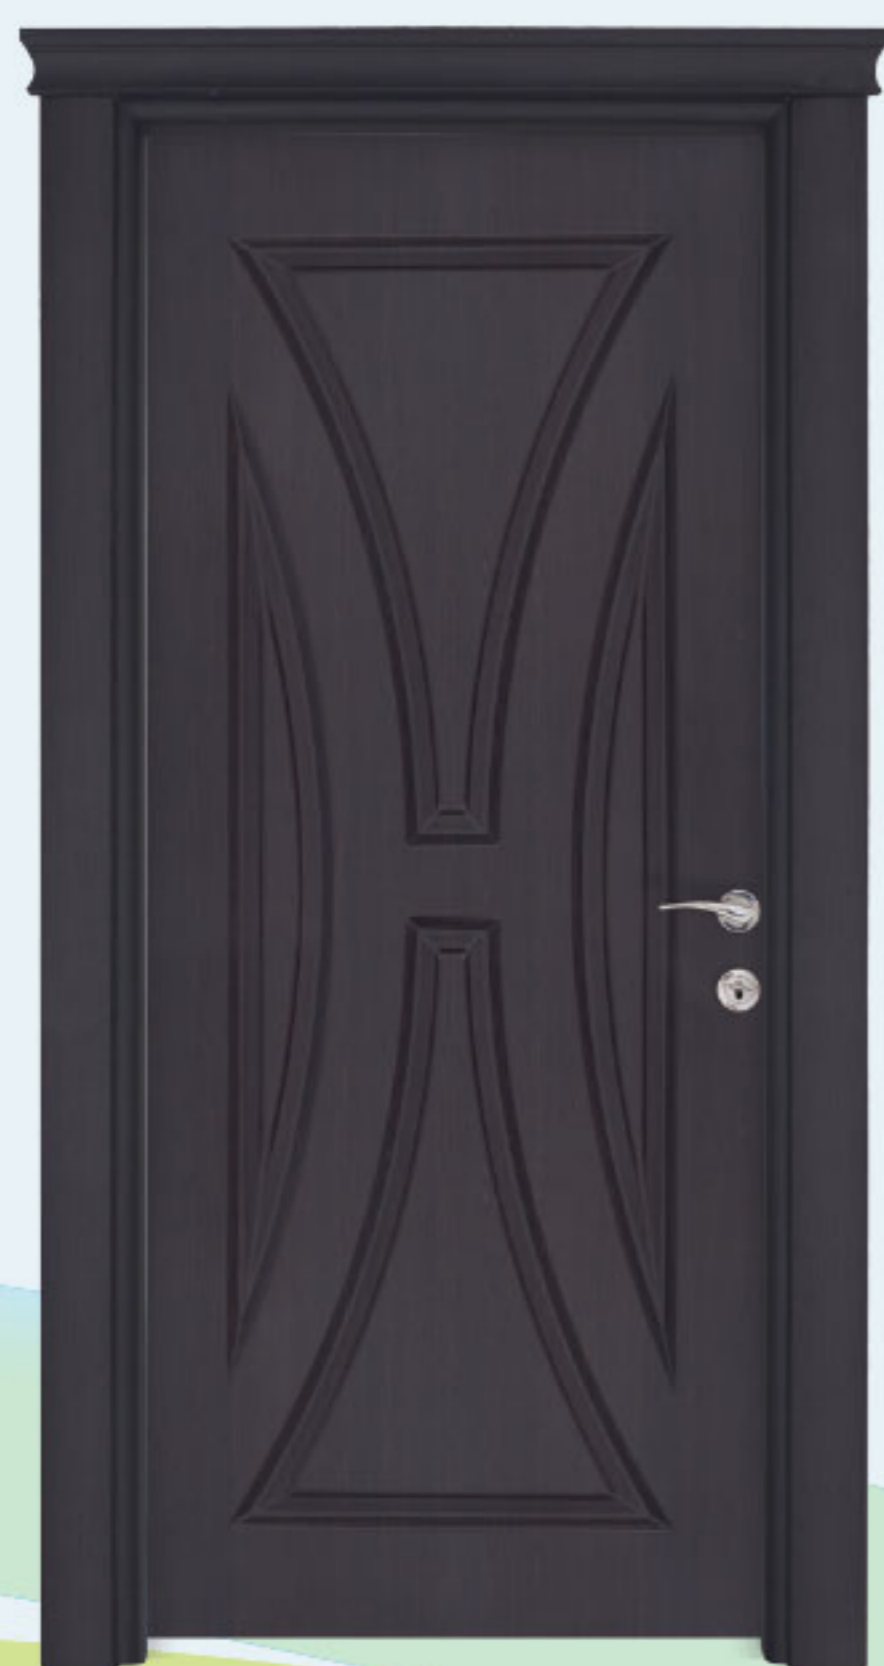

WALNUT

WENGE

MAPLE

PEAR

RUSTIC

ACRO 11

VICTORIA

 ACRODOOR