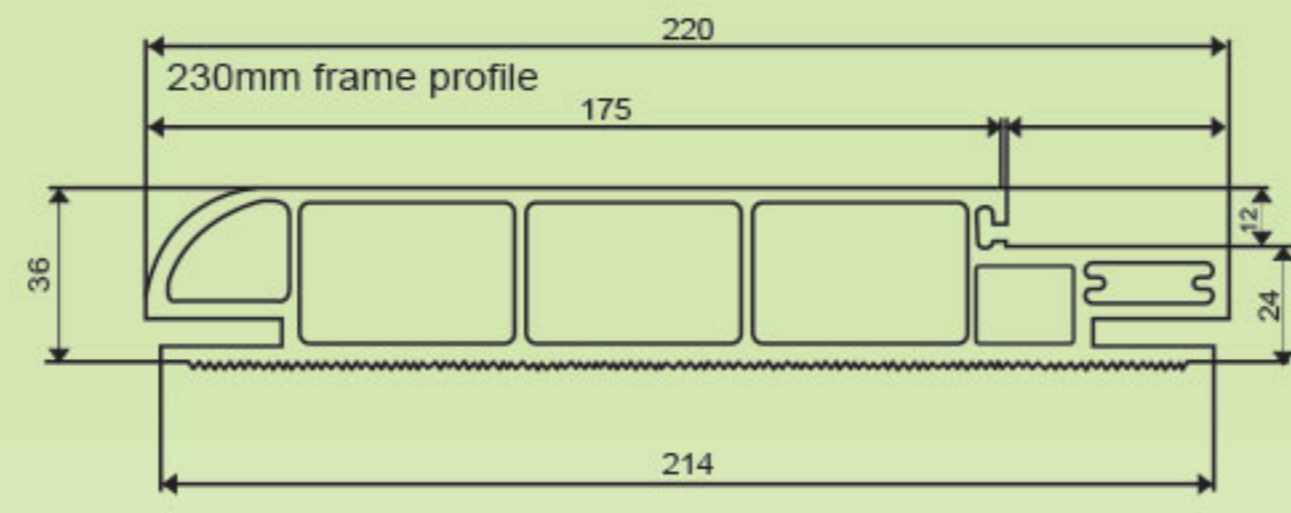

SARANDA

ALPHEUS

TERMERA

VENUS

GLOSSY SURFACE

ELIT

TECHNICAL DETAILS

frame glazing profile