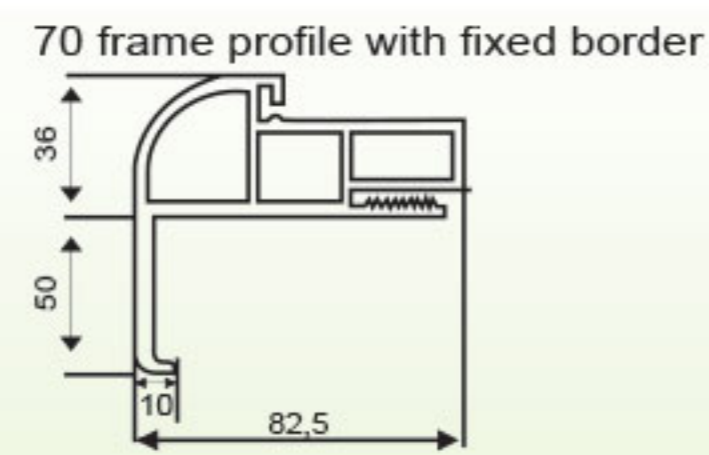

SARANDA

ALPHEUS

TERMERA

VENUS

GLOSSY SURFACE

ELIT

TECHNICAL DETAILS

frame glazing profile