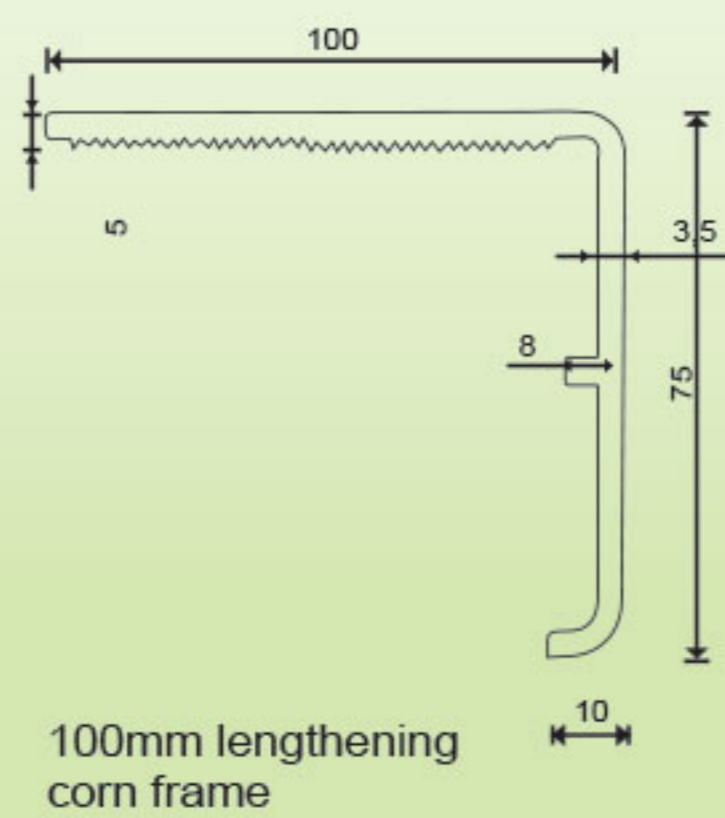

SARANDA

ALPHEUS

TERMERA

VENUS

GLOSSY SURFACE

ELIT

TECHNICAL DETAILS

frame glazing profile