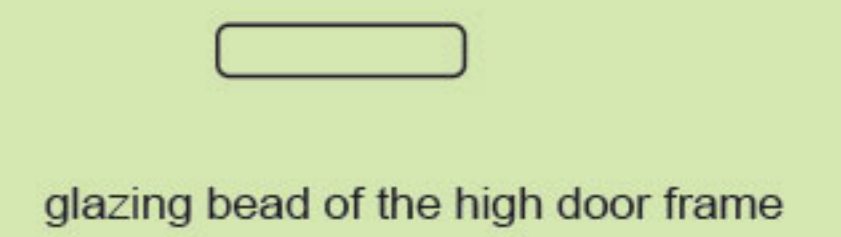

TECHNICAL DETAILS

glazing bead