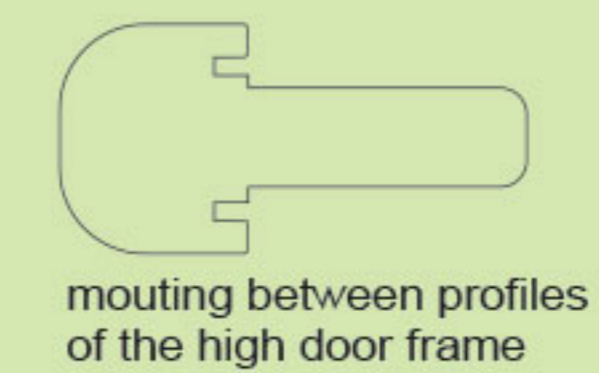

glazing bead