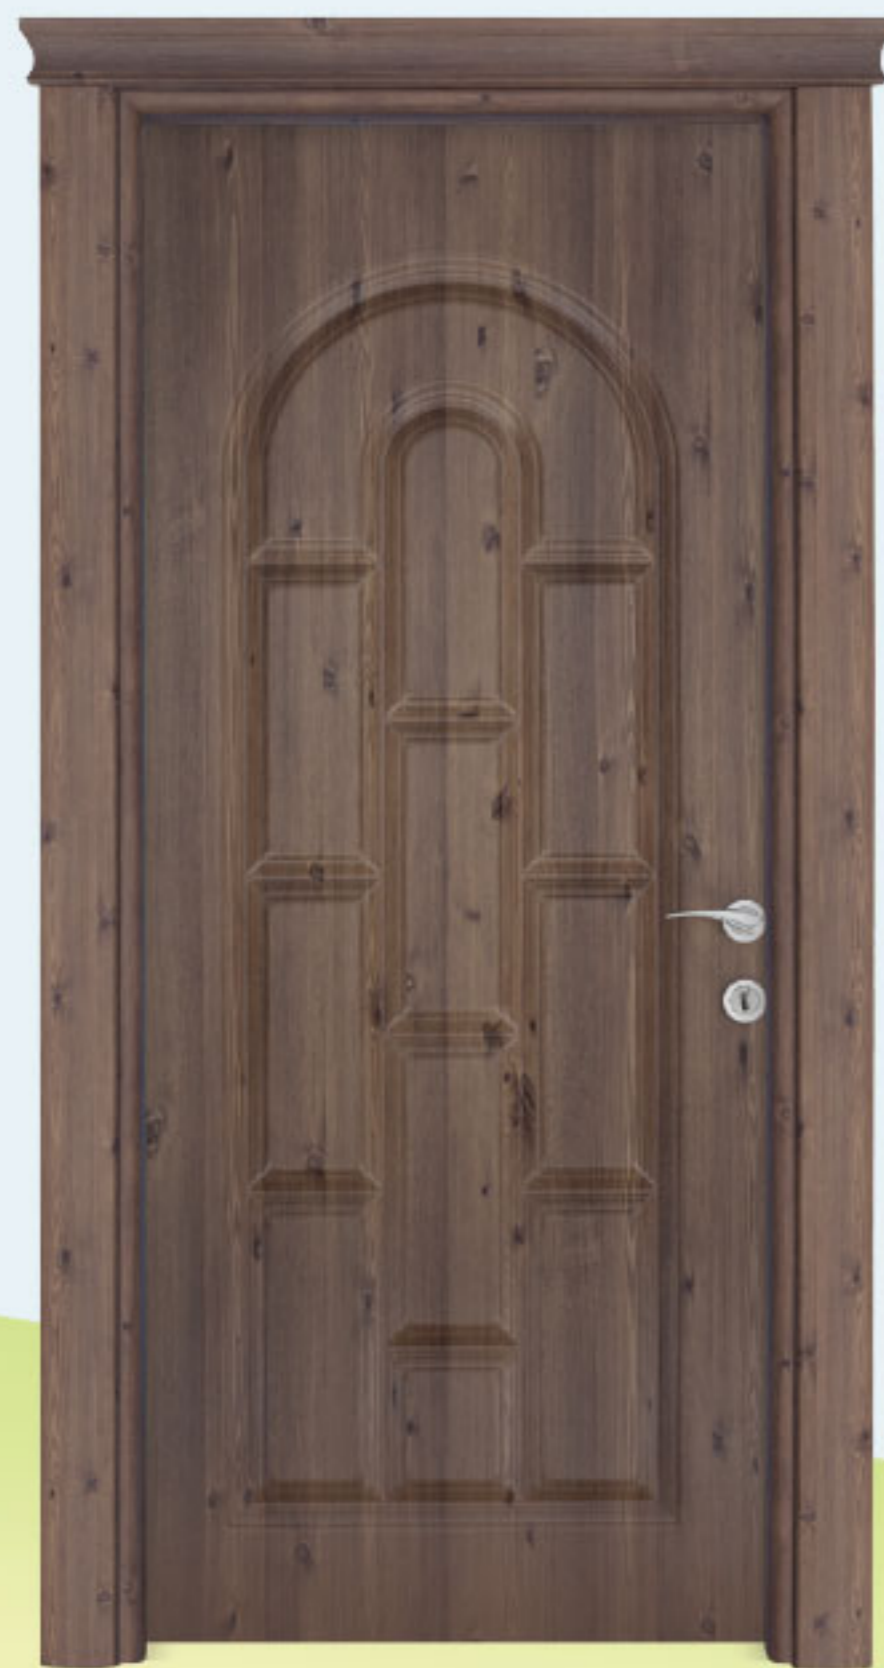

WALNUT

WENGE

MAPLE

PEAR

RUSTIC

ACRO 11

VICTORIA

 ACRODOOR