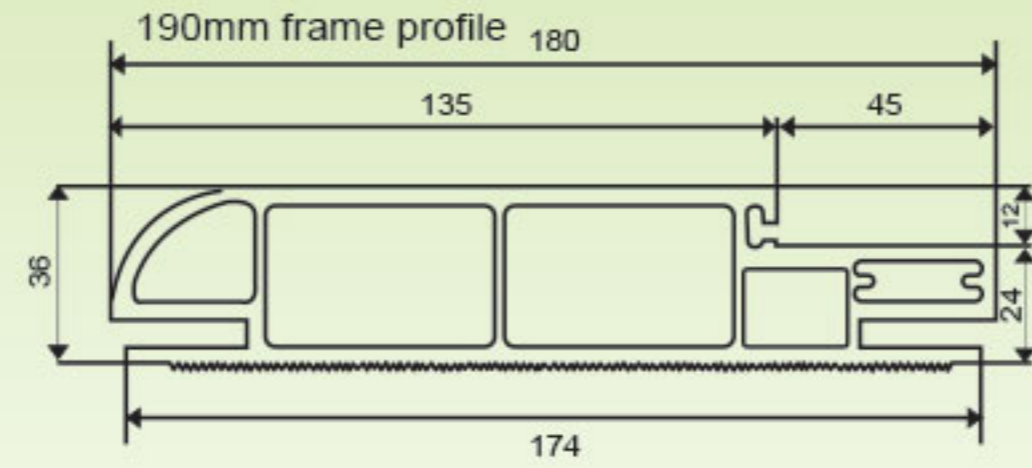

SARANDA

ALPHEUS

TERMERA

VENUS

GLOSSY SURFACE

ELIT

TECHNICAL DETAILS

frame glazing profile